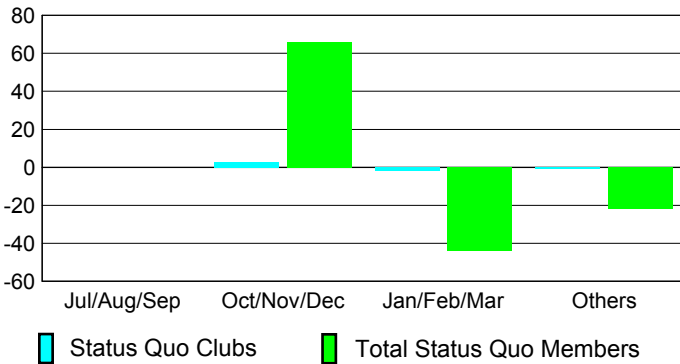

MEMBERSHIP

Month	Net Memb Goal	Actual New Memb	Actual Dropped Memb	Gain/Loss of Memb
2012-2013				
Jul/Aug/Sep	0	130	213	-83
Oct/Nov/Dec	0	94	305	-211
Jan/Feb/Mar	0	145	88	57
Apr/May/June	0	87	343	-256
Totals	0	456	949	-493

Club Results 2012-2013

Goal, New, Dropped, Gain/Loss

Membership Results 2012-2013

Goal, New, Dropped, Gain/Loss

YTD Status Quo Clubs 2012-2013

Status Quo Clubs Compared to Status Quo Members

Gender Comparison 2012-2013

Club Gain/Loss 2012-2013

Membership Gain/Loss 2012-2013