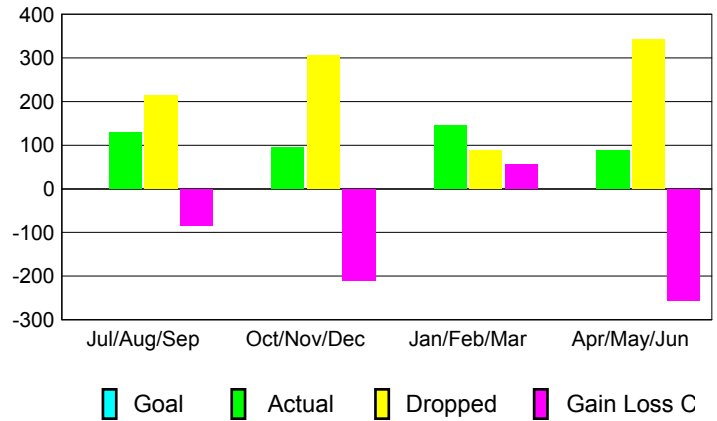

GMT: **BYEONG-DEOK KIM**

Location: **REPUBLIC OF KOREA**

GMT CA: **5**

CLUBS

Month	New Club Goal	Actual New Clubs	Actual Dropped Clubs	Gain/Loss of Clubs
2012-2013				
Jul/Aug/Sep	0	1	0	1
Oct/Nov/Dec	0	0	5	-5
Jan/Feb/Mar	0	2	1	1
Apr/May/June	0	1	3	-2
Totals	0	4	9	-5

MEMBERSHIP

Month	Net Memb Goal	Actual New Memb	Actual Dropped Memb	Gain/Loss of Memb
2012-2013				
Jul/Aug/Sep	0	130	213	-83
Oct/Nov/Dec	0	94	305	-211
Jan/Feb/Mar	0	145	88	57
Apr/May/June	0	87	343	-256
Totals	0	456	949	-493

Club Results 2012-2013

Goal, New, Dropped, Gain/Loss

Membership Results 2012-2013

Goal, New, Dropped, Gain/Loss

YTD Status Quo Clubs 2012-2013

Status Quo Clubs Compared to Status Quo Members

Gender Comparison 2012-2013