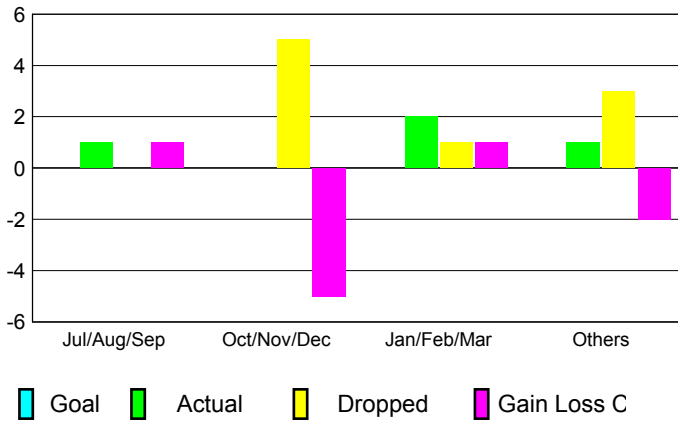

GMT: **BYEONG-DEOK KIM**

Location: **REPUBLIC OF KOREA**

GMT CA: **5**

CLUBS

Month	New Club Goal	Actual New Clubs	Actual Dropped Clubs	Gain/Loss of Clubs
2012-2013				
Jul/Aug/Sep	0	1	0	1
Oct/Nov/Dec	0	0	5	-5
Jan/Feb/Mar	0	2	1	1
Apr/May/June	0	1	3	-2
Totals	0	4	9	-5

MEMBERSHIP

Month	Net Memb Goal	Actual New Memb	Actual Dropped Memb	Gain/Loss of Memb
2012-2013				
Jul/Aug/Sep	0	130	213	-83
Oct/Nov/Dec	0	94	305	-211
Jan/Feb/Mar	0	145	88	57
Apr/May/June	0	87	343	-256
Totals	0	456	949	-493

Club Results 2012-2013

Goal, New, Dropped, Gain/Loss

Membership Results 2012-2013

Goal, New, Dropped, Gain/Loss

YTD Status Quo Clubs 2012-2013

Status Quo Clubs Compared to Status Quo Members

Gender Comparison 2012-2013