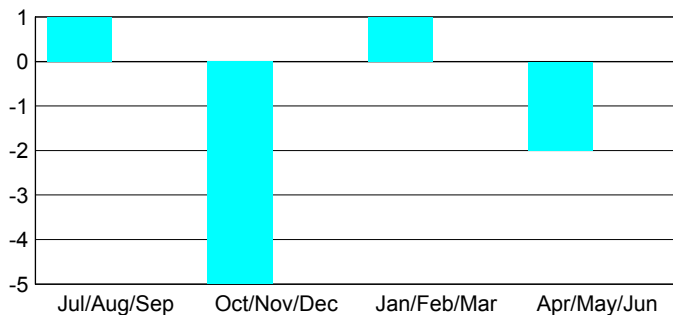

MEMBERSHIP

Month	Net Memb Goal	Actual New Memb	Actual Dropped Memb	Gain/Loss of Memb
2012-2013				
Jul/Aug/Sep	0	130	213	-83
Oct/Nov/Dec	0	94	305	-211
Jan/Feb/Mar	0	145	88	57
Apr/May/June	0	87	343	-256
Totals	0	456	949	-493

Club Results 2012-2013

Goal, New, Dropped, Gain/Loss

Membership Results 2012-2013

Goal, New, Dropped, Gain/Loss

YTD Status Quo Clubs 2012-2013

Status Quo Clubs Compared to Status Quo Members

Gender Comparison 2012-2013

Club Gain/Loss 2012-2013

Membership Gain/Loss 2012-2013